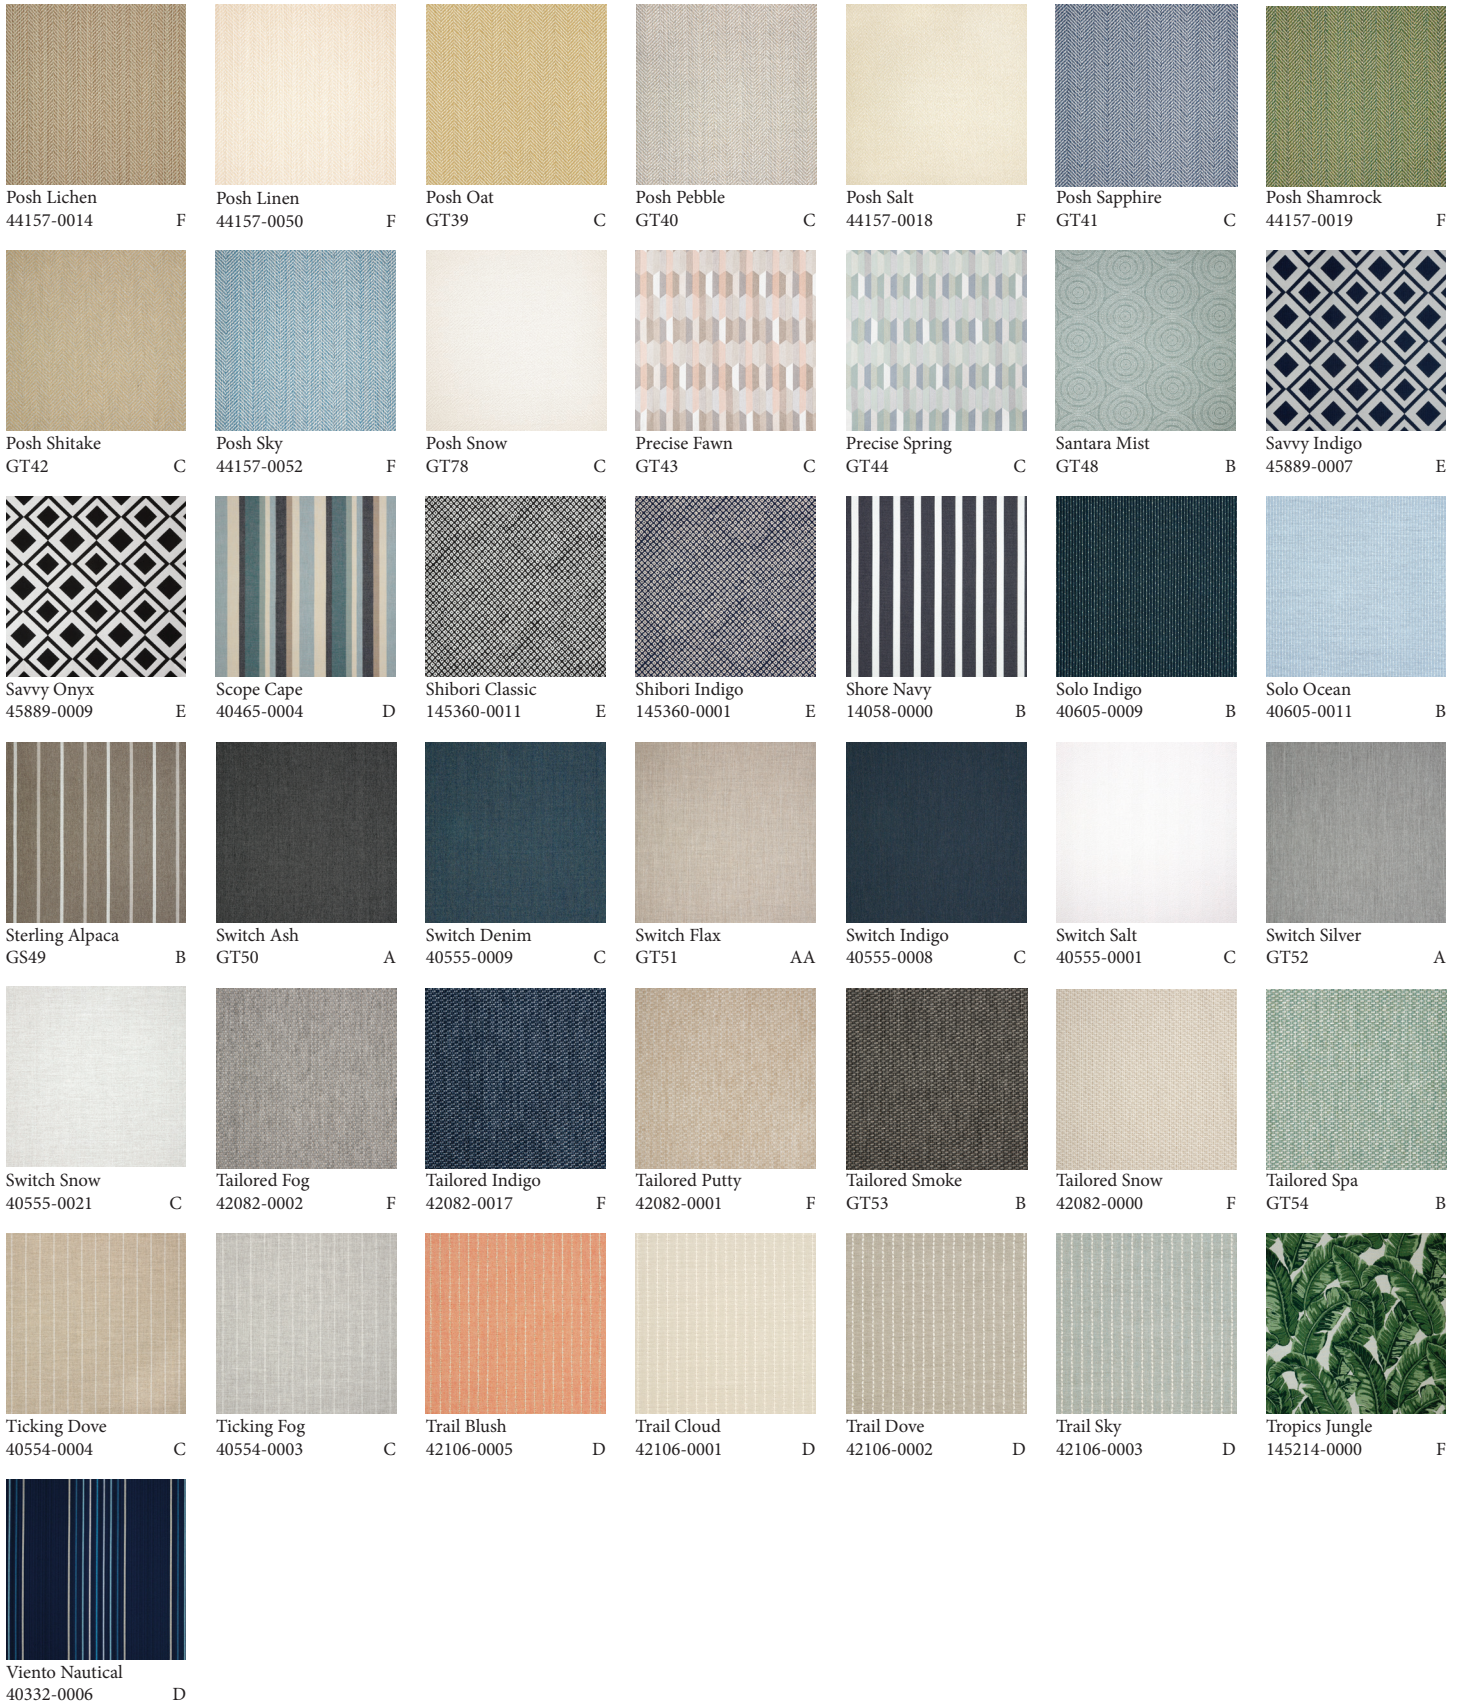

2025-2026 SUNBRELLA FUSION 4.0

O.W Lee Co., Inc. Fine Casual Furniture | DesignHarmony™ | Table Tops | Casual Fireside® and Accessories
1206 Fifth Street Comfort Texas 78013 | T 830 267 9533 | F 830 541 4237 | E sales@owlee.com | W www.owlee.com

MANUFACTURED IN THE U.S.A.