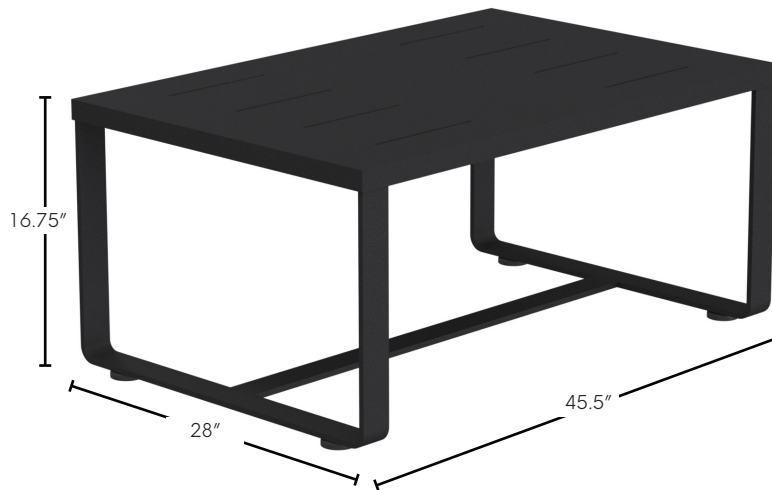

Horizon

Occasional Table

MADE
FOR
GENERATIONS

Item Number: 62-OTM2846

Material: Aluminum

Warranty: Limited 5 Year Structural (frame)
(Commercial) Limited 5 Year Finish
Limited 2 Year Component Parts

Features: - 2" T-6061 Alloy Aluminum Flat Bar Frame
- UV Resistant Powder Coating
- Protective Glides (COM0101)

Dimensions

Overall: W45.5" D28" H16.75"
Weight: 45 lbs.

FABRICS

FINISHES

Horizon

Side Table

MADE
FOR
GENERATIONS

- Item Number: 62-STM20SQ
- Material: Aluminum
- Warranty: Limited 5 Year Structural (frame)
(Commercial) Limited 5 Year Finish
Limited 2 Year Component Parts
- Features: - 2" T-6061 Alloy Aluminum Flat Bar Frame
- UV Resistant Powder Coating
- Protective Glides (COM0101)

Dimensions

Overall: W20" D20" H19.75"
Weight: 22 lbs.

FABRICS

FINISHES

Horizon

Lounge Chair

MADE
FOR
GENERATIONS

- Item Number: 62109-CC
- Cushion: #109 (seat & back)
- Material: Aluminum
- Warranty: Limited 5 Year Structural (frame)
(Commercial) Limited 5 Year Finish
Limited 1 Year Cushion
Limited 2 year Component Parts
- Features:
- 2" T-6061 Alloy Aluminum Flat Bar Frame
 - UV Resistant Powder Coating
 - Plush Comfort™ Seat Cushion
 - Sunbrella® and Revolution® Fabric Options
 - PTFE Bonded Thread
 - Protective Glides (COM0101)

COM Yardage: 2.5 yards*

* Based on 54" wide plain fabric w/no repeat, railroad, or center.
Contact sales@owlee.com for custom yardage quote.

Dimensions

Overall:	W30" D32.75" H36.75"
Seat Height:	18.75"
Arm Height:	25.75"
Seat Cushion:	W26.75" D27" H7"
Back Cushion:	W26.75" D7.5" H18"
Weight:	65 lbs.