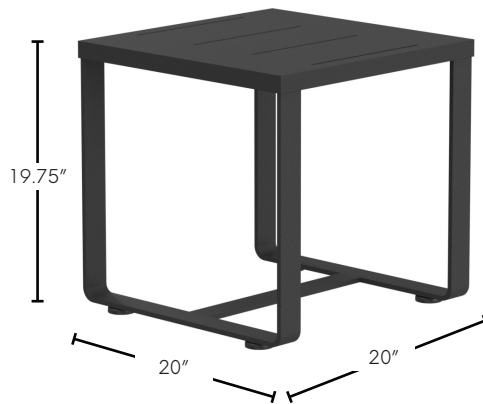

Dimensions

Overall: W45.5" D28" H16.75"
Weight: 45 lbs.

FABRICS

FINISHES

Horizon

Side Table

MADE
FOR
GENERATIONS

- Item Number: 62-STM20SQ
- Material: Aluminum
- Warranty: Limited 5 Year Structural (frame)
(Commercial) Limited 5 Year Finish
Limited 2 Year Component Parts
- Features: - 2" T-6061 Alloy Aluminum Flat Bar Frame
- UV Resistant Powder Coating
- Protective Glides (COM0101)

Dimensions

Overall: W20" D20" H19.75"
Weight: 22 lbs.

FABRICS

FINISHES

Horizon

Lounge Chair

MADE
FOR
GENERATIONS

- Item Number: 62109-CC
- Cushion: #109 (seat & back)
- Material: Aluminum
- Warranty: Limited 5 Year Structural (frame)
(Commercial) Limited 5 Year Finish
Limited 1 Year Cushion
Limited 2 year Component Parts
- Features:
- 2" T-6061 Alloy Aluminum Flat Bar Frame
 - UV Resistant Powder Coating
 - Plush Comfort™ Seat Cushion
 - Sunbrella® and Revolution® Fabric Options
 - PTFE Bonded Thread
 - Protective Glides (COM0101)

COM Yardage: 2.5 yards*

* Based on 54" wide plain fabric w/no repeat, railroad, or center.
Contact sales@owlee.com for custom yardage quote.

Dimensions

Overall:	W30" D32.75" H36.75"
Seat Height:	18.75"
Arm Height:	25.75"
Seat Cushion:	W26.75" D27" H7"
Back Cushion:	W26.75" D7.5" H18"
Weight:	65 lbs.