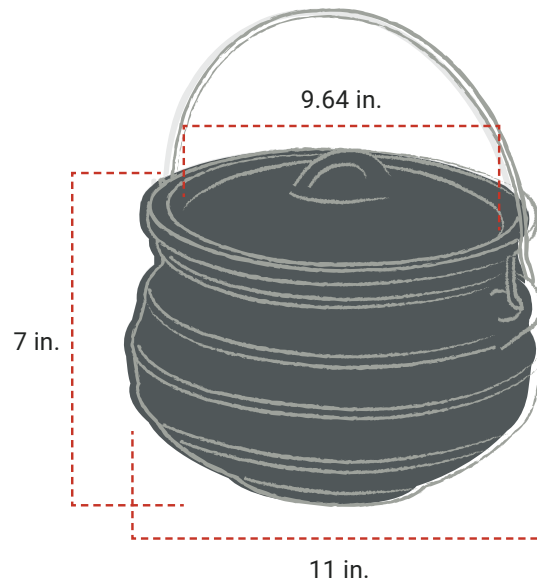

2 GALLON KETTLE

KETTLE SPECIFICATIONS

SKU: BR-1382

ARRIVES PRE-SEASONED

MATERIAL:

Cast Iron
Stainless Steel Handle

DIMENSIONS:

Width: 11 in.
Height: 7 in.
Inside Diameter: 9.64 in.
Weight: 21.78 lbs.