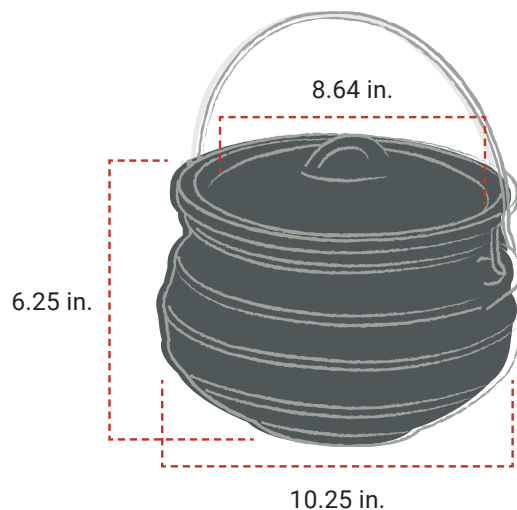

# 1.5 GALLON KETTLE

## KETTLE SPECIFICATIONS

SKU: BR-1381

ARRIVES PRE-SEASONED

### DIMENSIONS:

**Width:** 10.25 in.  
**Height:** 6.25 in.  
**Inside Diameter:** 8.64 in.  
**Weight:** 16.76 lbs.

BREEO.COM

### DIMENSIONS:

**Width:** 11 in.  
**Height:** 7 in.  
**Inside Diameter:** 9.64 in.  
**Weight:** 21.78 lbs.