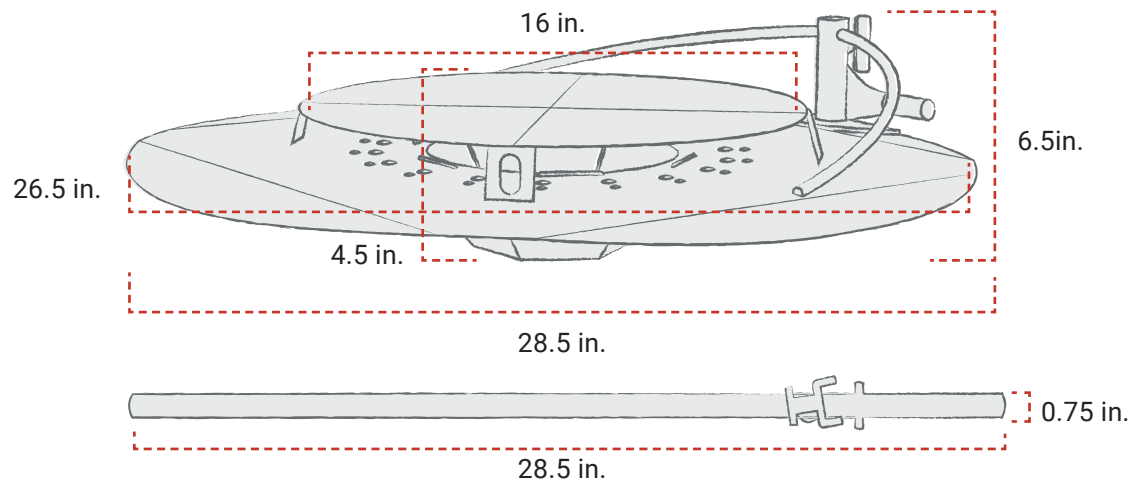

OUTPOST™ 24

HEAT DEFLECTOR

HEAT DEFLECTOR WITH ROD

SPECIFICATIONS

SKU: BR-HD24, BR-OP-RD

ADJUSTABLE POSITION WITH OUTPOST ROD

UNIT:

Heat Deflector

Material: 304 Stainless Steel

Weight: 14 lbs.

Outpost Rod

Material: 304 Stainless Steel

Weight: 3 lbs. 11 oz.

DIMENSIONS:

Heat Deflector

Main Heat Deflection Width: 26.5 in.

Upper Heat Chamber Width: 16 in.

Total Width: 28.5 in.

Heat Deflector Height: 4.5 in.

Total Height: 6.5 in.

Outpost Rod

Rod Height: 28.5 in.

Rod Width: 0.75 in.

BREEO.COM