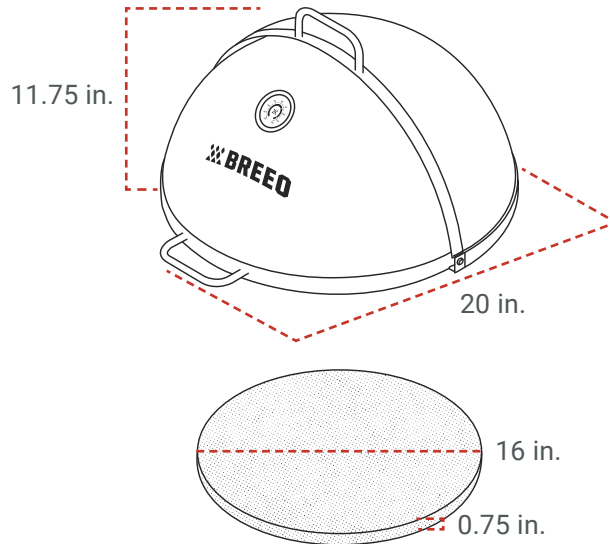

# GRILL DOME 24

## SPECIFICATIONS

SKU: BR-OPGD24

PRECISION COOKING UNDER THE DOME

#### Material:

Stainless Steel  
Cordierite Stone

**Dome Weight:** 7.9 lbs.

**Stone Weight:** 9.3 lbs.

Designed in Lancaster, PA.  
Produced with a Trusted  
Partner Overseas.

### DIMENSIONS:

**Dome Diameter:** 20 in.

**Total Height:** 11.75 in.

**Stone Diameter:** 16 in.

**Stone Thickness:** 0.75 in.

**Handle Length:** 5 in.

**Handle Width:** 1.75 in.