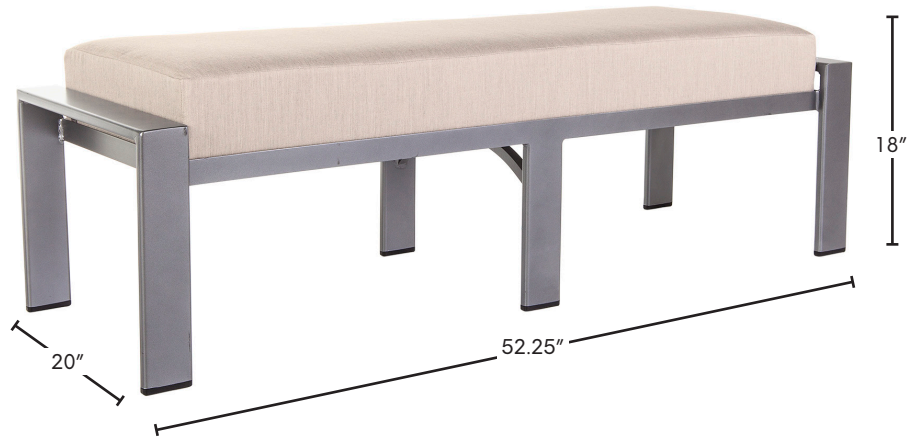

Studio

Bench

MADE
FOR
GENERATIONS

- Item Number: 77187-B
- Cushion: #187
- Material: Aluminum
- Warranty: Limited 20 Year Structural (frame)
(Retail) Limited 5 Year Finish
Limited 5 Year Cushion
Limited 2 year Component Parts
- Features: -.75"x3" T-6061 Alloy Aluminum Tube Frame
-UV Resistant Powder Coating
- Plush Comfort™ Seat Cushion
- Sunbrella® and Revolution® Fabric Options
- PTFE Bonded Thread
- Protective Glides (COM0122)

COM Yardage: 2.25 yards*

* Based on 54" wide plain fabric w/no repeat, railroad, or center.
Contact sales@owlee.com for custom yardage quote.

Dimensions

Overall:	W52.25" D20" H18"
Seat Height:	18"
Cushion:	W52" D18" H5"
Weight:	27 lbs.