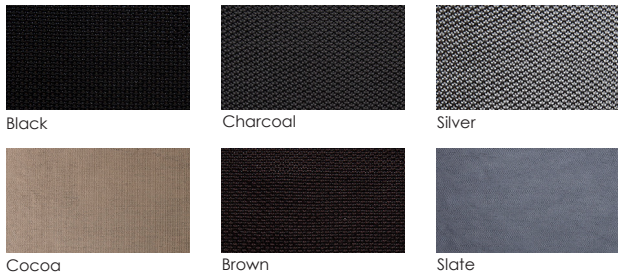

PASADERA

Flex Comfort™ Dining Arm Chair

Item Number: #86154-A
Material: Steel
Dimensions: W24.25" D26.25" H40.75"
Arm Height: 26.5"
Seat Height: 17.5"
Weight: 38 lbs.
Warranty: (Retail) Limited 20 Year Structural (frame)
Limited 5 Year Finish
Limited 2 Year Cushion
Limited 2 year Component Parts
Features: -.5"x1.5" Steel Tube Frame
-Six Flex Comfort™ Color Options
-Super-Polyester Powder Coating
-UV Resistant
-Protective Glides (COM1300)

Flex Comfort™:

Finishes: