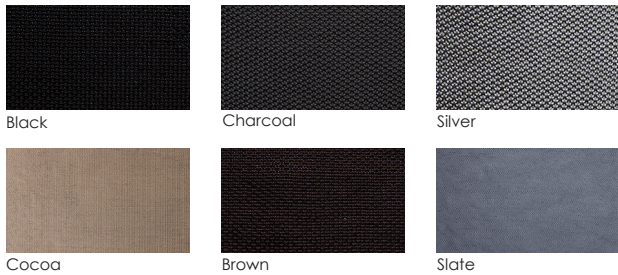

PASADERA

Flex Comfort™ Chaise Lounge

Item Number: #86188-CH
Material: Steel
Dimensions: W30" D66.25" H42"
Seat Height: 21.75"
Arm Height: 14.75"
Weight: 54 lbs.
Warranty: Limited 5 Year Structural (frame)
(Commercial) Limited 3 Year Finish
Limited 1 Year Cushion
Limited 1 year Component Parts

Features: -.5"x1.5" Steel Tube Frame
-Six Flex Comfort™ Color Options
-Super-Polyester Powder Coating
-UV Resistant
-Protective Glides (COM1300)

Flex Comfort™:

Finishes: