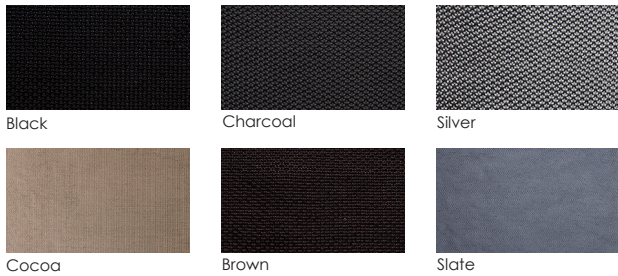

PASADERA

Flex Comfort™ Swivel Dining Arm Chair

Item Number: #86154-SR
 Material: Steel
 Dimensions: W23.75" D22.75" H40.5"
 Arm Height: 26"
 Seat Height: 18"
 Weight: 41 lbs.
 Warranty: Limited 20 Year Structural (frame)
 (Retail) Limited 5 Year Finish
 Limited 2 Year Cushion
 Limited 2 year Component Parts
 Features: -.5"x1.5" Steel Tube Frame
 -Six Flex Comfort™ Color Options
 -Super-Polyester Powder Coating
 -UV Resistant
 -Protective Glides (COM0604)

Flex Comfort™:

Finishes: