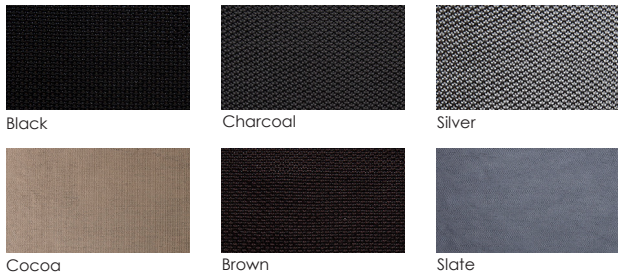

PASADERA

Flex Comfort™ Swivel Counter Stool with Arms

Item Number: #86154-SCS
 Material: Steel
 Dimensions: W23.75" D22.75" H50"
 Arm Height: 35"
 Seat Height: 27"
 Weight: TBD
 Warranty: Limited 20 Year Structural (frame)
 (Retail) Limited 5 Year Finish
 Limited 2 Year Cushion
 Limited 2 year Component Parts
 Features: -.5"x1.5" Steel Tube Frame
 -Six Flex Comfort™ Color Options
 -Super-Polyester Powder Coating
 -UV Resistant
 -Protective Glides (COM1300)

Flex Comfort™:

Finishes: