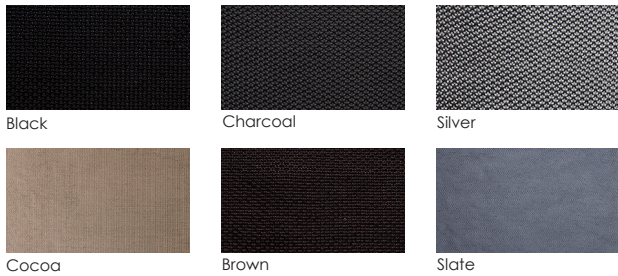

# PASADERA

Flex Comfort™ Swivel Counter Stool with Arms

Item Number: #86154-SCS  
 Material: Steel  
 Dimensions: W23.75" D22.75" H50"  
 Arm Height: 35"  
 Seat Height: 27"  
 Weight: TBD  
 Warranty: Limited 5 Year Structural (frame)  
 (Commercial) Limited 3 Year Finish  
 Limited 1 Year Cushion  
 Limited 1 year Component Parts  
 Features: -.5"x1.5" Steel Tube Frame  
 -Six Flex Comfort™ Color Options  
 -Super-Polyester Powder Coating  
 -UV Resistant  
 -Protective Glides (COM1300)

Flex Comfort™:

Finishes: