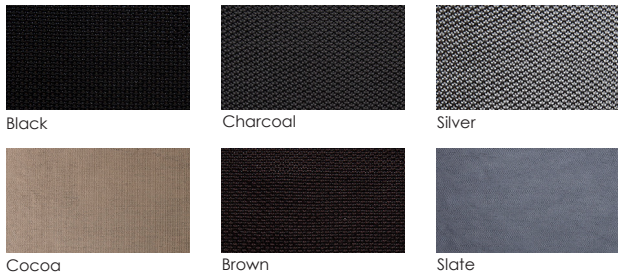

PASADERA

Flex Comfort™ Swivel Bar Stool with Arms

Item Number: #86154-SBS
 Material: Steel
 Dimensions: W23.75" D22.75" H54"
 Arm Height: 39"
 Seat Height: 31"
 Weight: TBD
 Warranty: Limited 20 Year Structural (frame)
 (Retail) Limited 5 Year Finish
 Limited 2 Year Cushion
 Limited 2 year Component Parts
 Features: -.5"x1.5" Steel Tube Frame
 -Six Flex Comfort™ Color Options
 -Super-Polyester Powder Coating
 -UV Resistant
 -Protective Glides (COM1300)

Flex Comfort™:

Finishes: