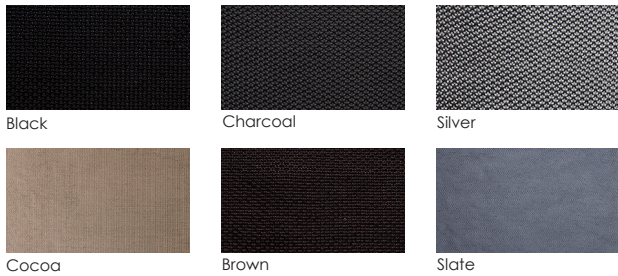

# PASADERA

Flex Comfort™ Swivel Bar Stool with Arms

Item Number: #86154-SBS  
 Material: Steel  
 Dimensions: W23.75" D22.75" H54"  
 Arm Height: 39"  
 Seat Height: 31"  
 Weight: TBD  
 Warranty: Limited 5 Year Structural (frame)  
 (Commercial) Limited 3 Year Finish  
 Limited 1 Year Cushion  
 Limited 1 year Component Parts  
 Features: -.5"x1.5" Steel Tube Frame  
 -Six Flex Comfort™ Color Options  
 -Super-Polyester Powder Coating  
 -UV Resistant  
 -Protective Glides (COM1300)

Flex Comfort™:

Finishes: