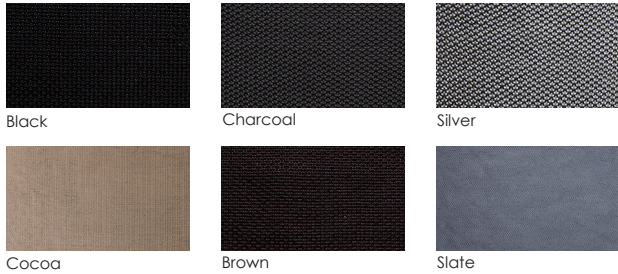

PASADERA

Flex Comfort™ Dining Arm Chair

Item Number: #86154-A
Material: Steel
Dimensions: W23.75" D22.75" H40.5"
Arm Height: 26"
Seat Height: 18"
Weight: 29 lbs.
Warranty: Limited 20 Year Structural (frame)
(Retail) Limited 5 Year Finish
Limited 2 Year Cushion
Limited 2 year Component Parts

Features:
-.5"x1.5" Steel Tube Frame
-Six Flex Comfort™ Color Options
-Super-Polyester Powder Coating
-UV Resistant
-Protective Glides (COM1300)

Flex Comfort™:

Finishes: