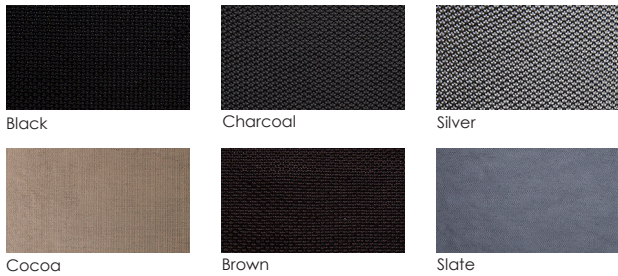

PASADERA

Flex Comfort™ Dining Arm Chair

Item Number: #86154-A
 Material: Steel
 Dimensions: W23.75" D22.75" H40.5"
 Arm Height: 26"
 Seat Height: 18"
 Weight: 29 lbs.
 Warranty: Limited 5 Year Structural (frame)
 (Commercial) Limited 3 Year Finish
 Limited 1 Year Cushion
 Limited 1 year Component Parts

Features:
 -.5"x1.5" Steel Tube Frame
 -Six Flex Comfort™ Color Options
 -Super-Polyester Powder Coating
 -UV Resistant
 -Protective Glides (COM1300)

Flex Comfort™:

Finishes: