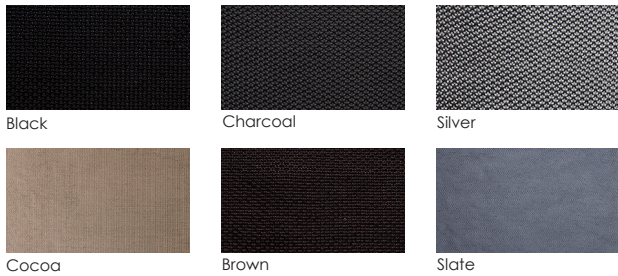

Flex Comfort™: