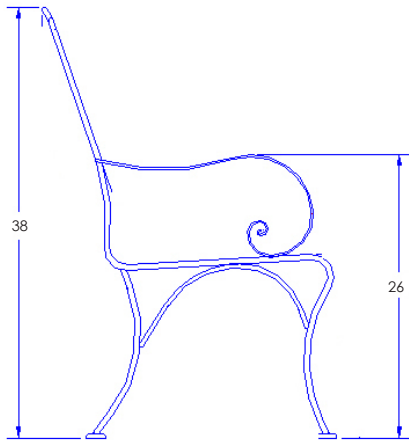

AVALON

Dining Arm Chair

Item Number: #4374-A

Cushion: #74 (optional)

Material: Wrought Iron

Dimensions: W23" D26" H38"

Seat Cushion: W19" D20" H2"

Back Cushion: W19" D2" H20"

Arm Height: 26"

Seat Height: 17"

Weight: 31 lbs.

Warranty: Limited 20 Year Structural (frame)
 Limited 5 Year Finish
 Limited 2 Year Cushion
 Limited 2 year Component Parts

Features: -Hand Forged Wrought Iron
 -1/2" Solid Bar Frame
 -Galvanized Steel Edging
 -Camel Back Design
 -Lumbar Back Support
 -Hand Forged Scrolls
 -DuPont Delrin Glides (COM0101A)

COM Yardage: 2 yards
**Based on 54" wide plain fabric w/ no repeat railroad, or centering. Contact sales@owlee.com for custom fabric quote.*

Finishes:

26

23