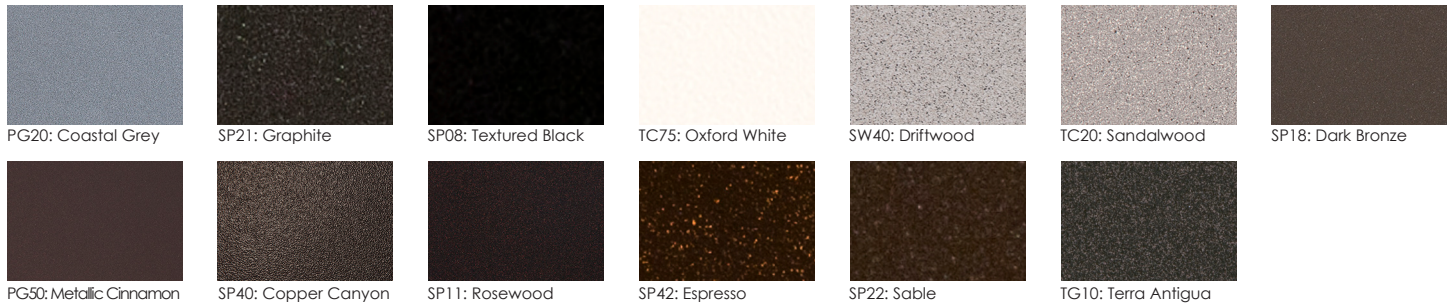

AVALON

Dining Arm Chair

Item Number: #4374-A

Cushion: #74 (optional)

Material: Wrought Iron

Dimensions: W23" D26" H38"

Seat Cushion: W19" D20" H2"

Back Cushion: W19" D2" H20"

Arm Height: 26"

Seat Height: 17"

Weight: 31 lbs.

Warranty: Limited 20 Year Structural (frame)
Limited 5 Year Finish
Limited 2 Year Cushion
Limited 2 year Component Parts

Features: -Hand Forged Wrought Iron
-1/2" Solid Bar Frame
-Galvanized Steel Edging
-Camel Back Design
-Lumbar Back Support
-Hand Forged Scrolls
-DuPont Delrin Glides (COM0101A)

COM Yardage: 2 yards
*Based on 54" wide plain fabric w/ no repeat railroad, or centering. Contact sales@owlee.com for custom fabric quote.

Finishes:

26

23