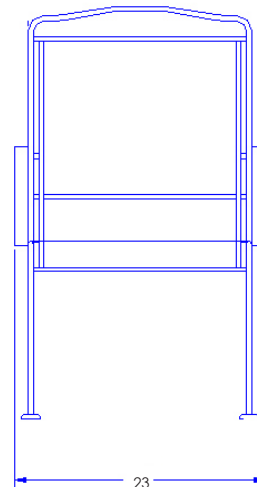

AVALON

Dining Arm Chair

Item Number: #4374-A

Cushion: #74 (optional)

Material: Wrought Iron

Dimensions: W23" D26" H38"

Seat Cushion: W19" D20" H2"

Back Cushion: W19" D2" H20"

Arm Height: 26"

Seat Height: 17"

Weight: 31 lbs.

Warranty: Limited 20 Year Structural (frame)
 Limited 5 Year Finish
 Limited 2 Year Cushion
 Limited 2 year Component Parts

Features: -Hand Forged Wrought Iron
 -1/2" Solid Bar Frame
 -Galvanized Steel Edging
 -Camel Back Design
 -Lumbar Back Support
 -Hand Forged Scrolls
 -DuPont Delrin Glides (COM0101A)

COM Yardage: 2 yards
**Based on 54" wide plain fabric w/ no repeat railroad, or centering. Contact sales@owlee.com for custom fabric quote.*

Finishes:

26

23