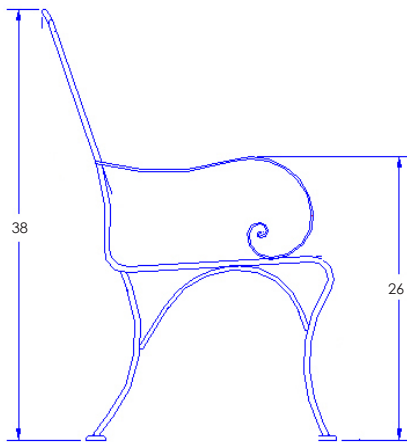

AVALON

Dining Arm Chair

Item Number: #4374-A
Cushion: #74 (optional)
Material: Wrought Iron
Dimensions: W23" D26" H38"
Seat Cushion: W19" D20" H2"
Back Cushion: W19" D2" H20"
Arm Height: 26"
Seat Height: 17"
Weight: 31 lbs.
Warranty: Limited 5 Year Structural (frame)
(Commercial) Limited 3 Year Finish
Limited 1 Year Cushion
Limited 1 year Component Parts

Features: -Hand Forged Wrought Iron
-1/2" Solid Bar Frame
-Galvanized Steel Edging
-Camel Back Design
-Lumbar Back Support
-Hand Forged Scrolls
-DuPont Delrin Glides (COM0101A)

COM Yardage: 2 yards
*Based on 54" wide plain fabric w/ no repeat railroad, or centering. Contact sales@owlee.com for custom fabric quote.

Finishes:

26