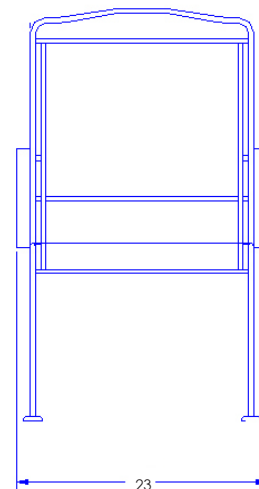

AVALON

Dining Arm Chair

Item Number: #4374-A
Cushion: #74 (optional)
Material: Wrought Iron
Dimensions: W23" D26" H38"
Seat Cushion: W19" D20" H2"
Back Cushion: W19" D2" H20"
Arm Height: 26"
Seat Height: 17"
Weight: 31 lbs.
Warranty: Limited 5 Year Structural (frame)
(Commercial) Limited 3 Year Finish
Limited 1 Year Cushion
Limited 1 year Component Parts

Features: -Hand Forged Wrought Iron
-1/2" Solid Bar Frame
-Galvanized Steel Edging
-Camel Back Design
-Lumbar Back Support
-Hand Forged Scrolls
-DuPont Delrin Glides (COM0101A)

COM Yardage: 2 yards
*Based on 54" wide plain fabric w/ no repeat railroad, or centering. Contact sales@owlee.com for custom fabric quote.

Finishes:

26

23