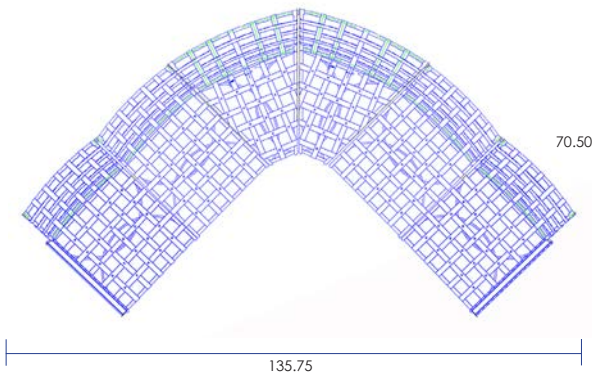

CLASSICO-W

Modular Seating Configurations

956-R/986-CR(x3)/956-L

956-R/986-CR(x2)/956-C/956-L

956-R/956-C(x2)/9862-CR/956-L

956-R/956-C(x3)/986-CR(x2)/956-L

956-R

956-C

986-CR

9862-CR

956-L