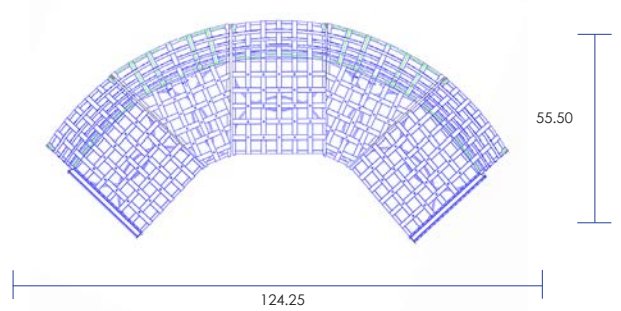

CLASSICO-W

Modular Seating Configurations

956-R/986-CR(x3)/956-L

956-R/986-CR(x2)/956-C/956-L

956-R/956-C(x2)/9862-CR/956-L

956-R/956-C(x3)/986-CR(x2)/956-L

956-R

956-C

986-CR

9862-CR

956-L