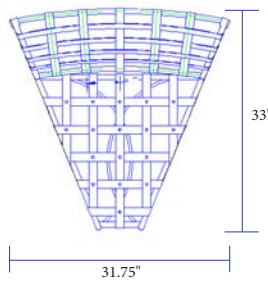

CLASSICO-W

Modular Seating Configurations

956-R/986-CR(x3)/956-L

956-R/986-CR(x2)/956-C/956-L

956-R/956-C(x2)/9862-CR/956-L

956-R/956-C(x3)/986-CR(x2)/956-L

956-R

956-C

986-CR

9862-CR

956-L