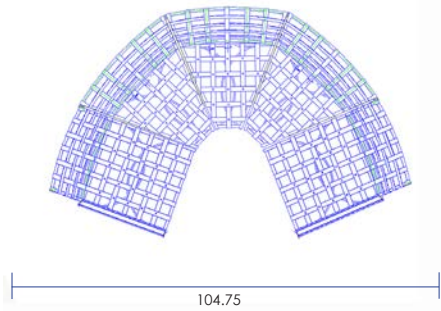

CLASSICO-W

Modular Seating Configurations

956-R/986-CR(x3)/956-L

956-R/986-CR(x2)/956-C/956-L

956-R/956-C(x2)/9862-CR/956-L

956-R/956-C(x3)/986-CR(x2)/956-L

956-R

956-C

986-CR

9862-CR

956-L