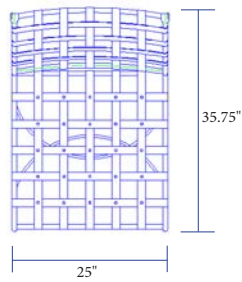

CLASSICO-W

Modular Seating Configurations

956-R/986-CR(x3)/956-L

956-R/986-CR(x2)/956-C/956-L

956-R/956-C(x2)/9862-CR/956-L

956-R/956-C(x3)/986-CR(x2)/956-L

956-R

956-C

986-CR

9862-CR

956-L