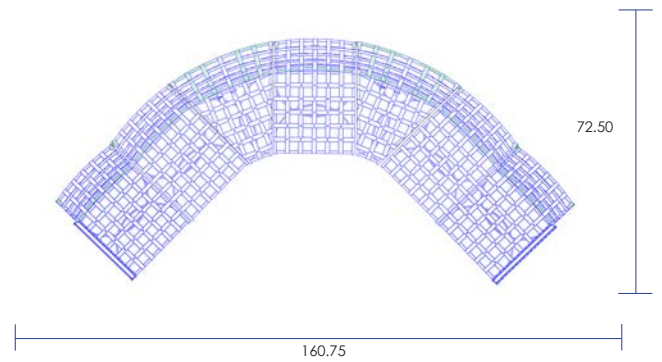

CLASSICO-W

Modular Seating Configurations

956-R/986-CR(x3)/956-L

956-R/986-CR(x2)/956-C/956-L

956-R/956-C(x2)/9862-CR/956-L

956-R/956-C(x3)/986-CR(x2)/956-L

956-R

956-C

986-CR

9862-CR

956-L