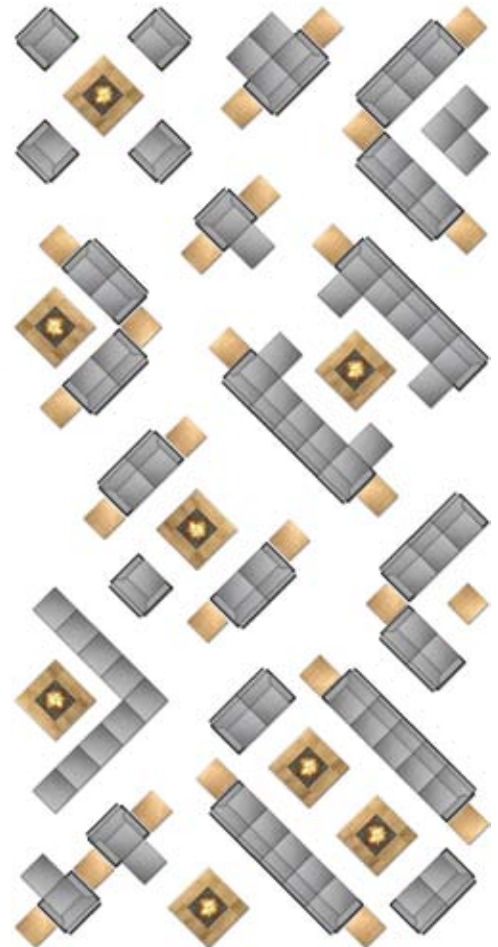

LUXE 30

Unlimited Configuration Possibilities